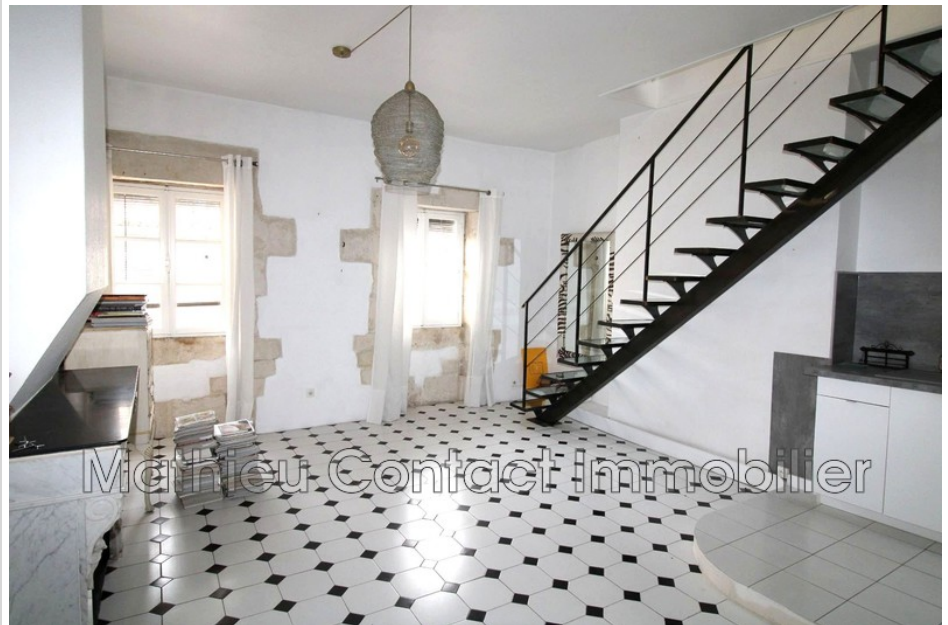

675 € / month

Hire duplex

2 rooms

Surface : 60 m²

1 bedroom

1 bathroom

1 WC

Energy class (dpe) : D

Emission of greenhouse gases (ges) : B

Duplex 742 Nîmes

NIMES ECUSSON / DAUDET The MCI agency offers you, a stone's throw from the Daudet high school, this 60 m² apartment with character, located on the 4th floor and offering: Entrance into a beautiful living room with kitchen area, a bedroom with cupboard, a bathroom and separate toilet. Individual electric heating. Available now ! Rent (excluding charges): €650 Charges (giving rise to annual regularization): €25 (provisions for building maintenance and household waste) Deposit: 650€ Agency fees including tax payable by the tenant: €407 (visit, file and lease: €291 and inventory: €116)